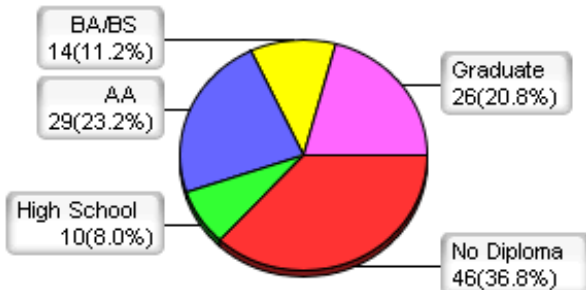

Population Profile for Wilson County, TN Tract 030500 BlockGroup 3 (based on the 2000 census)

Male Population Total: 131

Female Population Total: 122

Household Income

Profession

Education

Cars Owned