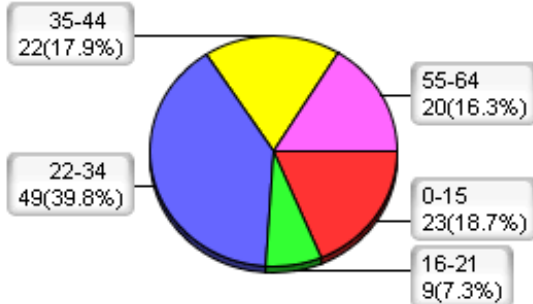

Population Profile for Wilson County, TN Tract 030500 BlockGroup 3 (based on the 2000 census)

Male Population Total: 131

Female Population Total: 122

Household Income

Profession

Education

Cars Owned