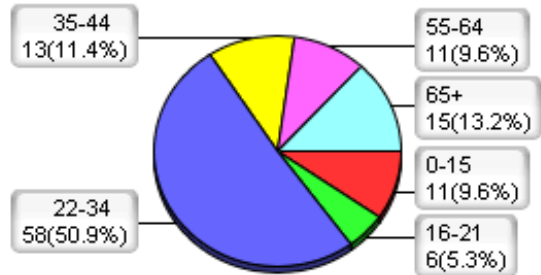

Population Profile for Wilson County, TN Tract 030500 BlockGroup 3 (based on the 2000 census)

Male Population Total: 131

Female Population Total: 122

Household Income

Profession

Education

Cars Owned