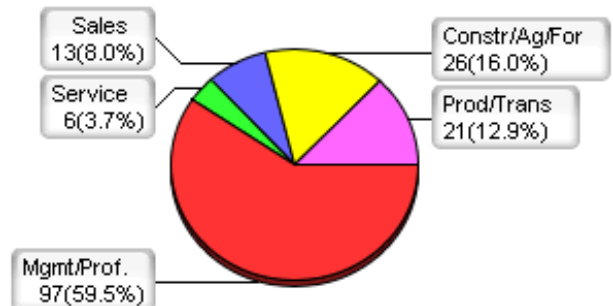

Population Profile for Wilson County, TN Tract 030500 BlockGroup 3 (based on the 2000 census)

Male Population Total: 131

Female Population Total: 122

Household Income

Profession

Education

Cars Owned