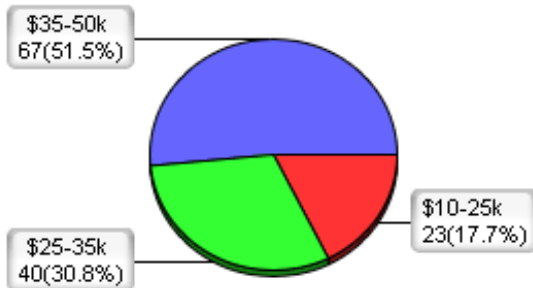

Population Profile for Wilson County, TN Tract 030500 BlockGroup 3 (based on the 2000 census)

Male Population Total: 131

Female Population Total: 122

Household Income

Profession

Education

Cars Owned