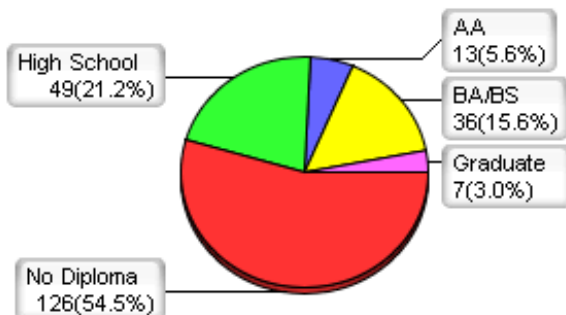

**Population Profile for Davidson County, TN Tract 013600 BlockGroup 4 (based on the 2000 census)**

**Male Population Total: 255**

**Female Population Total: 287**

**Household Income**

**Profession**

**Education**

**Cars Owned**