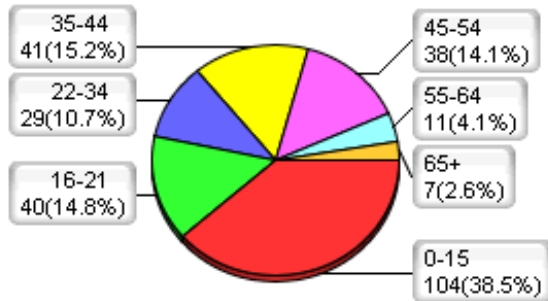

**Population Profile for Davidson County, TN Tract 013600 BlockGroup 4 (based on the 2000 census)**

**Male Population Total: 255**

**Female Population Total: 287**

**Household Income**

**Profession**

**Education**

**Cars Owned**