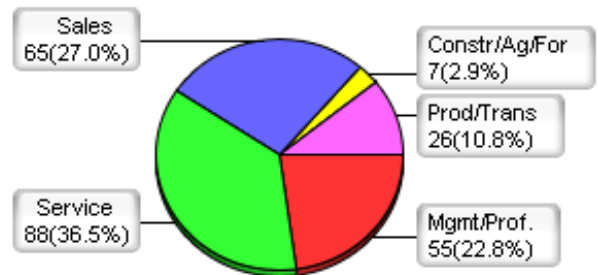

**Population Profile for Davidson County, TN Tract 013600 BlockGroup 4 (based on the 2000 census)**

**Male Population Total: 255**

**Female Population Total: 287**

**Household Income**

**Profession**

**Education**

**Cars Owned**