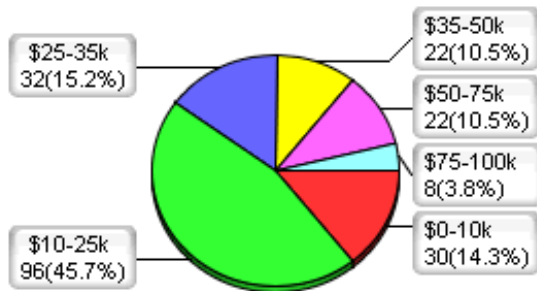

**Population Profile for Davidson County, TN Tract 013600 BlockGroup 4 (based on the 2000 census)**

**Male Population Total: 255**

**Female Population Total: 287**

**Household Income**

**Profession**

**Education**

**Cars Owned**