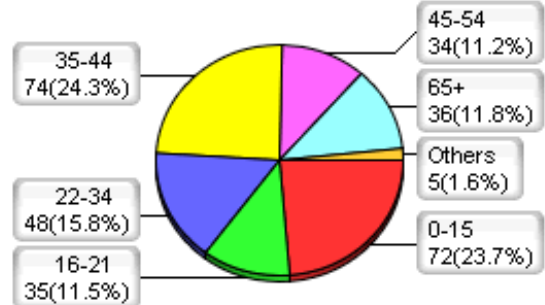

**Population Profile for Davidson County, TN Tract 013600 BlockGroup 4 (based on the 2000 census)**

**Male Population Total: 255**

**Female Population Total: 287**

**Household Income**

**Profession**

**Education**

**Cars Owned**