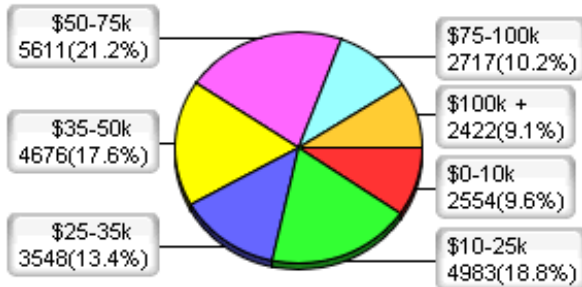

Population Profile for Maury County, TN (based on the 2000 census)

Male Population Total: 33585

Female Population Total: 35913

Household Income

Profession

Education

Cars Owned