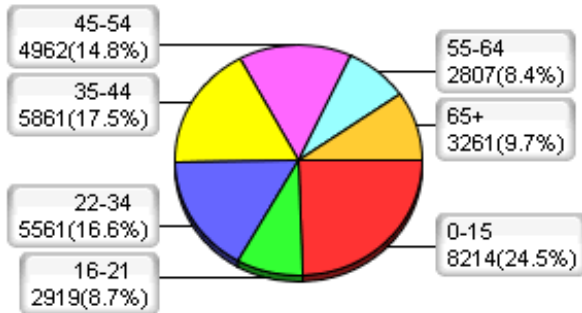

Population Profile for Maury County, TN (based on the 2000 census)

Male Population Total: 33585

Female Population Total: 35913

Household Income

Profession

Education

Cars Owned