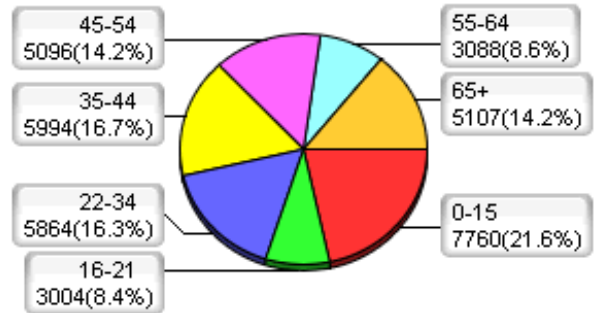

Population Profile for Maury County, TN (based on the 2000 census)

Male Population Total: 33585

Female Population Total: 35913

Household Income

Profession

Education

Cars Owned