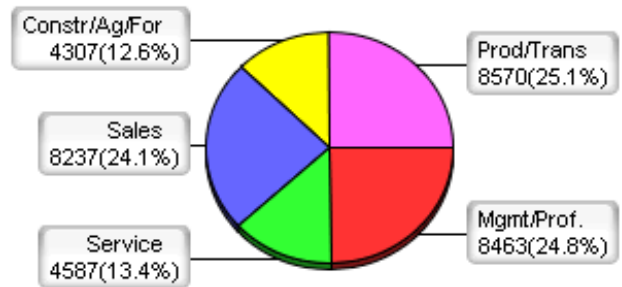

Population Profile for Maury County, TN (based on the 2000 census)

Male Population Total: 33585

Female Population Total: 35913

Household Income

Profession

Education

Cars Owned