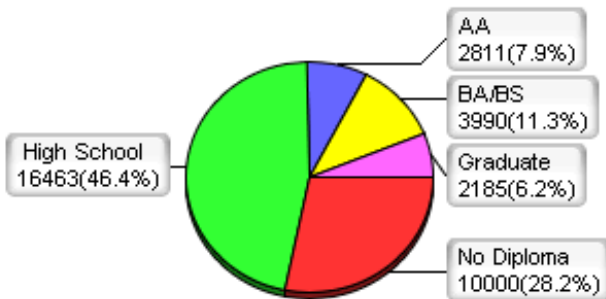

Population Profile for Maury County, TN (based on the 2000 census)

Male Population Total: 33585

Female Population Total: 35913

Household Income

Profession

Education

Cars Owned