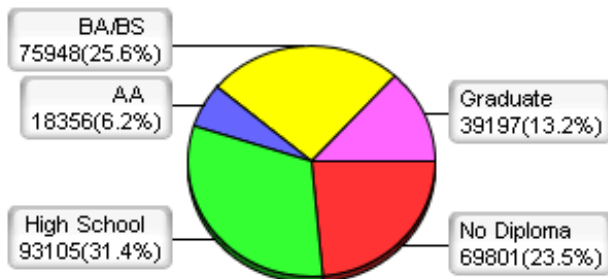

Population Profile for Davidson County, TN (based on the 2000 census)

Male Population Total: 275530

Female Population Total: 294361

Household Income

Profession

Education

Cars Owned