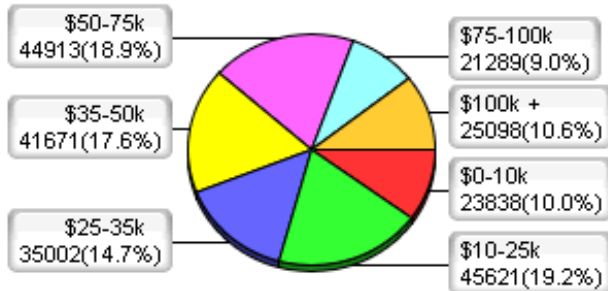

Population Profile for Davidson County, TN (based on the 2000 census)

Male Population Total: 275530

Female Population Total: 294361

Household Income

Profession

Education

Cars Owned