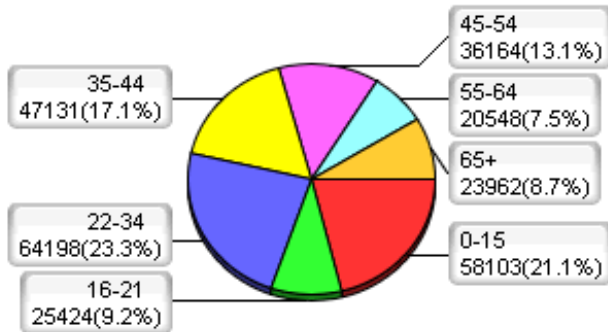

Population Profile for Davidson County, TN (based on the 2000 census)

Male Population Total: 275530

Female Population Total: 294361

Household Income

Profession

Education

Cars Owned