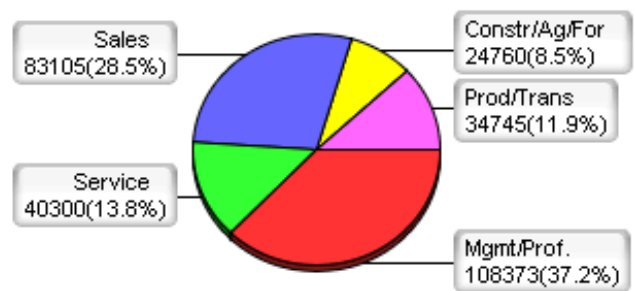

Population Profile for Davidson County, TN (based on the 2000 census)

Male Population Total: 275530

Female Population Total: 294361

Household Income

Profession

Education

Cars Owned