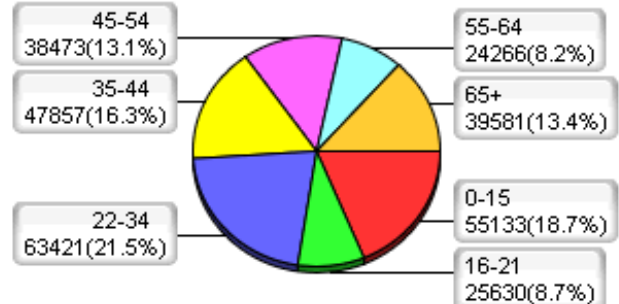

Population Profile for Davidson County, TN (based on the 2000 census)

Male Population Total: 275530

Female Population Total: 294361

Household Income

Profession

Education

Cars Owned