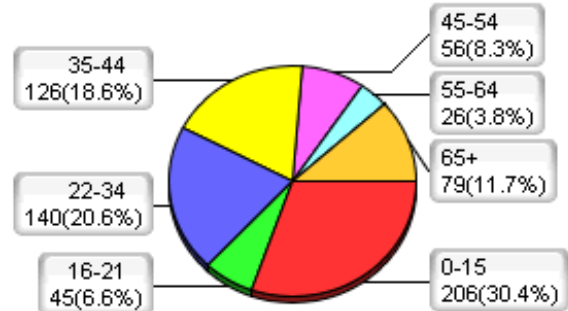

Population Profile for Wilson County, TN Tract 030400 BlockGroup 2 (based on the 2000 census)

Male Population Total: 770

Female Population Total: 661

Household Income

Profession

Education

Cars Owned