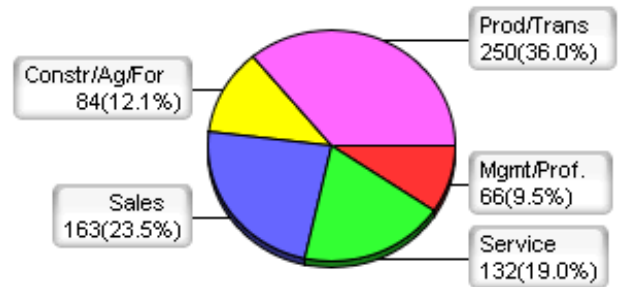

Population Profile for Wilson County, TN Tract 030400 BlockGroup 2 (based on the 2000 census)

Male Population Total: 770

Female Population Total: 661

Household Income

Profession

Education

Cars Owned