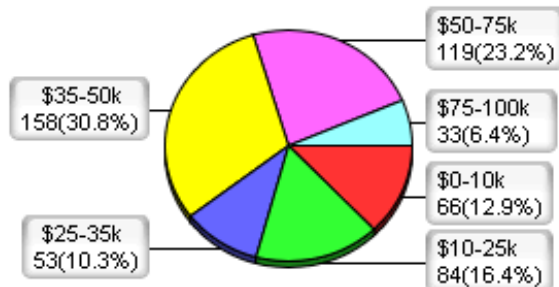

Population Profile for Wilson County, TN Tract 030400 BlockGroup 2 (based on the 2000 census)

Male Population Total: 770

Female Population Total: 661

Household Income

Profession

Education

Cars Owned