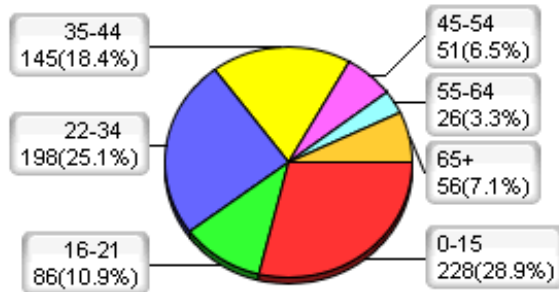

Population Profile for Wilson County, TN Tract 030400 BlockGroup 2 (based on the 2000 census)

Male Population Total: 770

Female Population Total: 661

Household Income

Profession

Education

Cars Owned