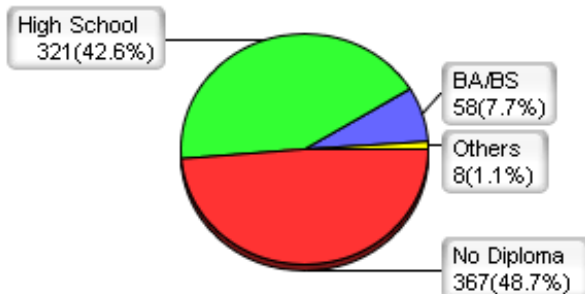

Population Profile for Wilson County, TN Tract 030400 BlockGroup 2 (based on the 2000 census)

Male Population Total: 770

Female Population Total: 661

Household Income

Profession

Education

Cars Owned