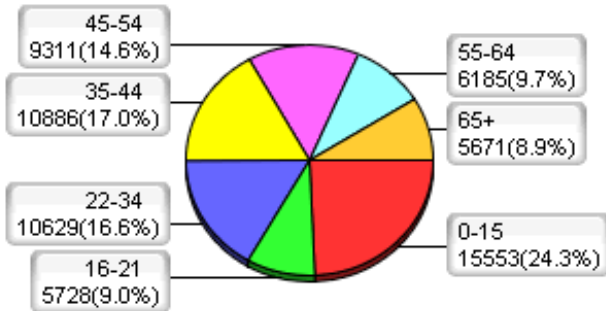

**Population Profile for Sumner County, TN (based on the 2000 census)**

**Male Population Total: 63963**

**Female Population Total: 66486**

**Household Income**

**Profession**

**Education**

**Cars Owned**