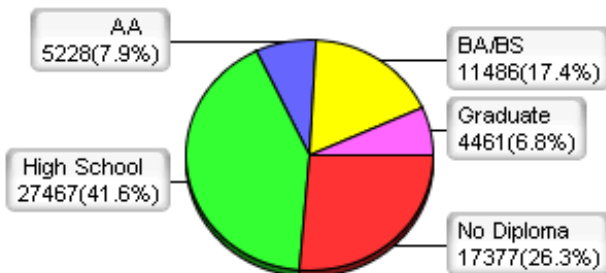

**Population Profile for Sumner County, TN (based on the 2000 census)**

**Male Population Total: 63963**

**Female Population Total: 66486**

**Household Income**

**Profession**

**Education**

**Cars Owned**