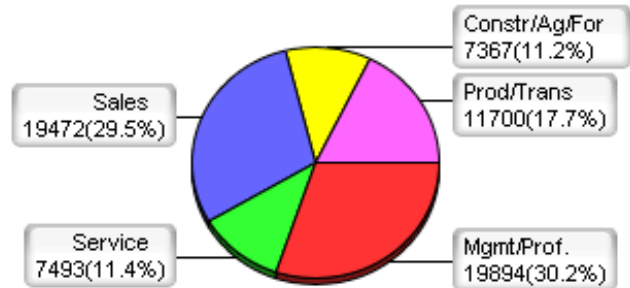

**Population Profile for Sumner County, TN (based on the 2000 census)**

**Male Population Total: 63963**

**Female Population Total: 66486**

**Household Income**

**Profession**

**Education**

**Cars Owned**