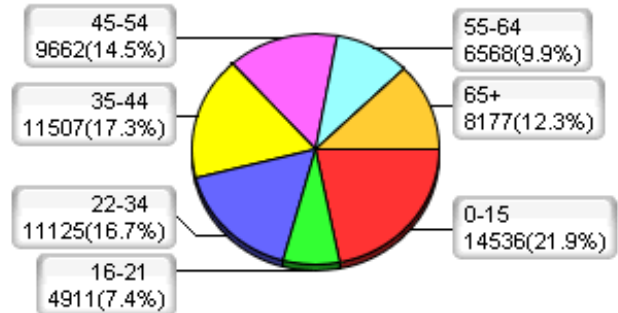

**Population Profile for Sumner County, TN (based on the 2000 census)**

**Male Population Total: 63963**

**Female Population Total: 66486**

**Household Income**

**Profession**

**Education**

**Cars Owned**